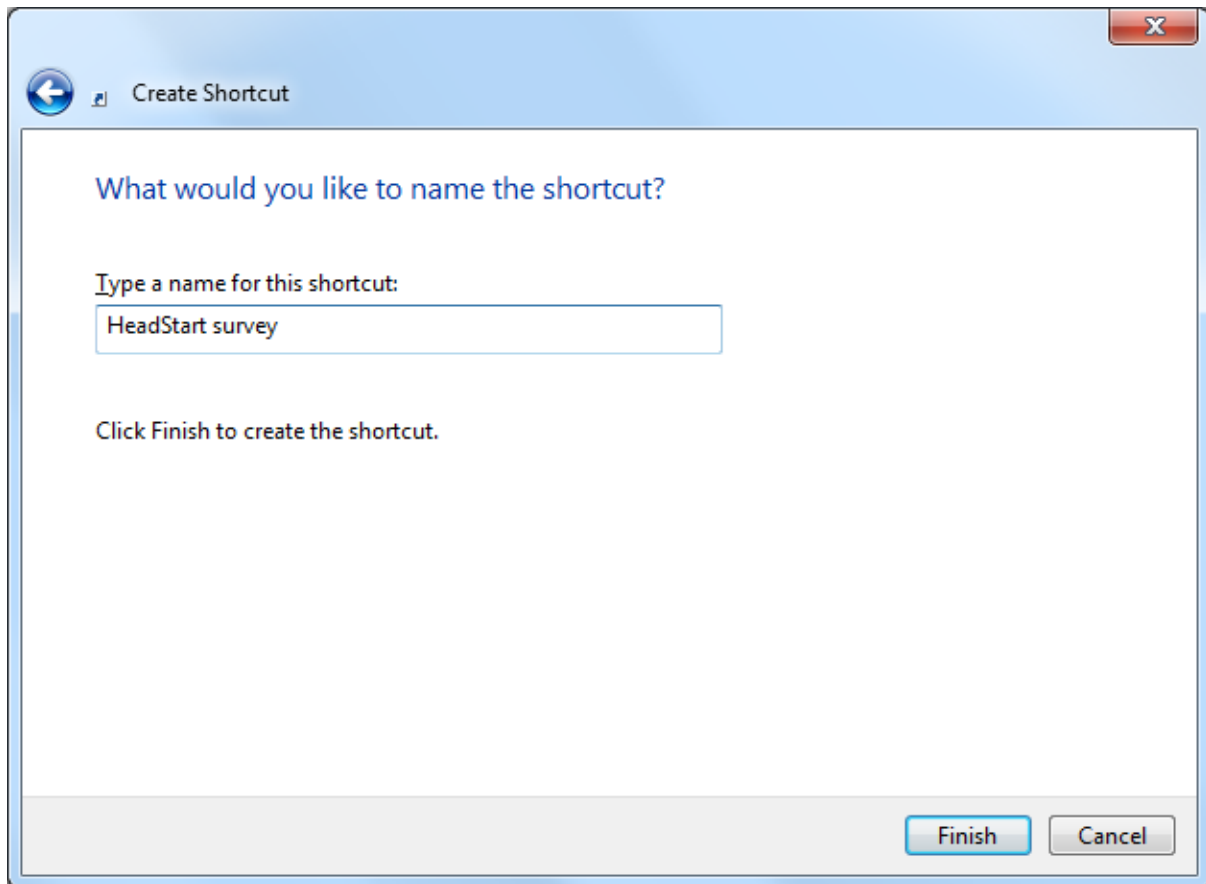

How to make a web shortcut to access the survey

Step 1: Right-click in some space on your desktop and choose New -> Shortcut:

Step 2: Paste in the address: <https://app.keysurvey.co.uk/f/1164623/55a3/>

Step 3: Click **Next**, choose a name for the shortcut then click **Finish**.