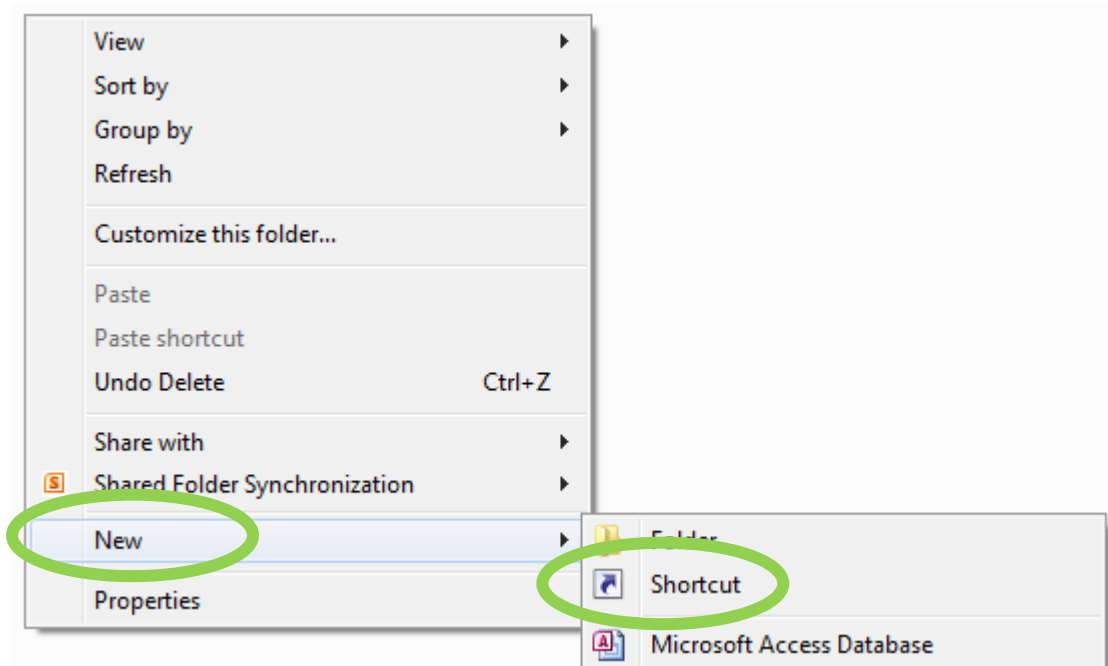

How to make a web shortcut to access the survey

Step 1: Right-click in some space on your desktop and choose New -> Shortcut:

Step 2: Paste in the address: <https://app.keysurvey.co.uk/f/1164623/55a3/>

Step 3: Click **Next**, choose a name for the shortcut then click **Finish**.