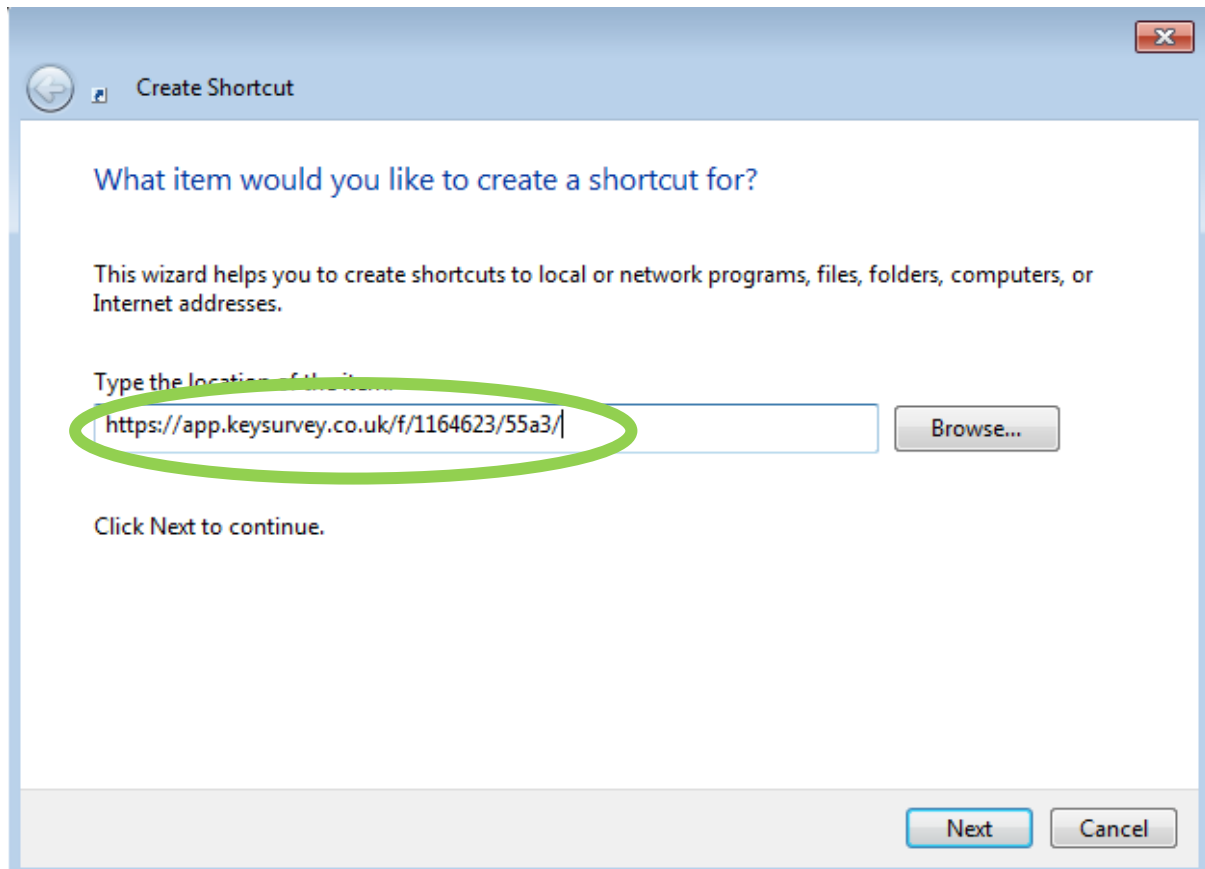

How to make a web shortcut to access the survey

Step 1: Right-click in some space on your desktop and choose New -> Shortcut:

Step 2: Paste in the address: <https://app.keysurvey.co.uk/f/1164623/55a3/>

Step 3: Click **Next**, choose a name for the shortcut then click **Finish**.